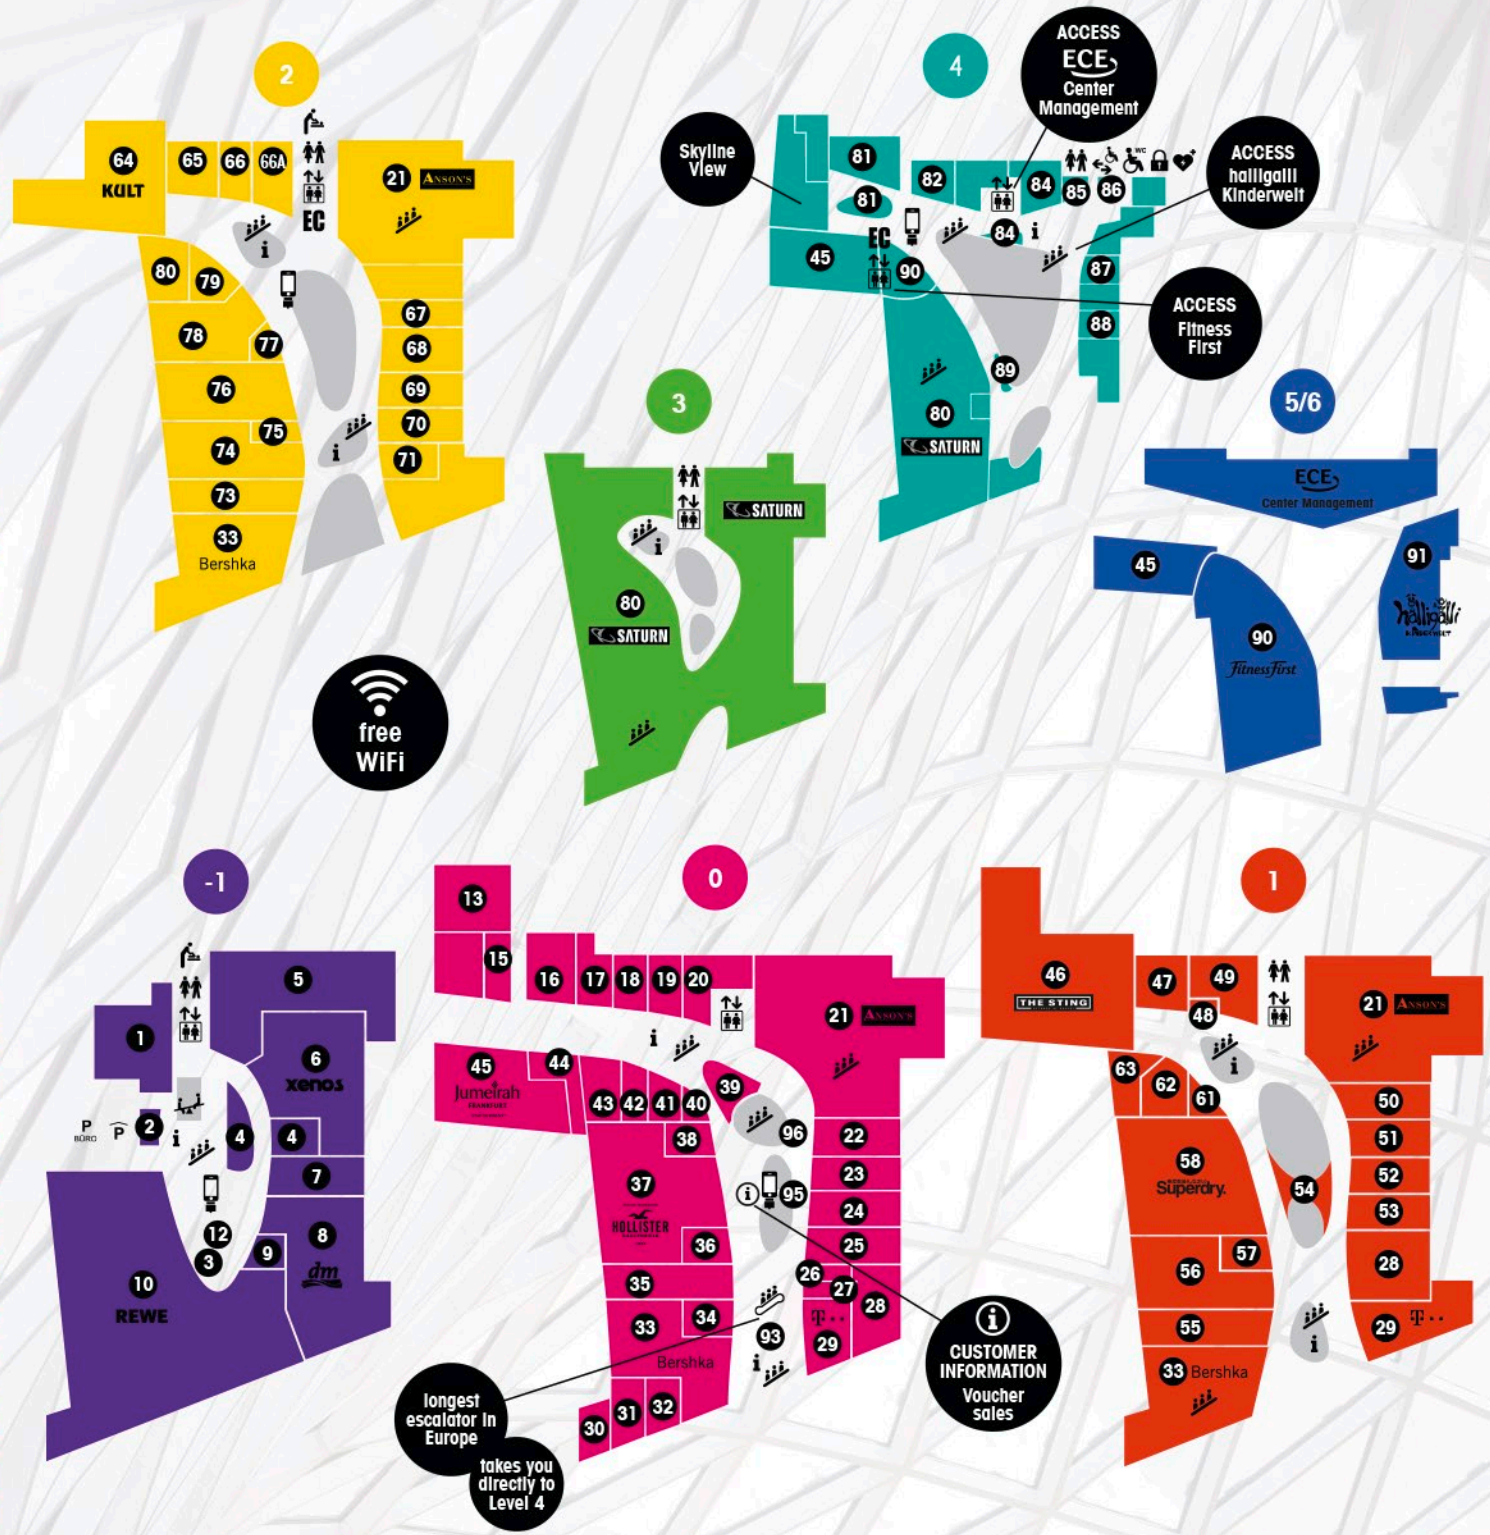

#opening times

Monday – Wednesday 10.00 am – 08.00 pm
Thursday – Saturday 10.00 am – 09.00 pm

Car park
Monday – Sunday open 24 hours

dm – chemist's
Monday – Friday 08.30 am – 09.00 pm
Saturday 08.00 am – 10.00 pm

#groceries

4	Backhaus Schröer	-1
10	REWE + Heiße Theke	-1
42	Ronnefeldt Tee	0

#lifestyle

90	Fitness First	4 5/6
78	Frankfurt Galerie	2
91	halligalli Kinderwelt	5/6
68	MyScience	2
74	MyScience	2
48	Jochen Schweizer	1

#shoes/leather goods

47	Crocs	1
19	ecco	0
66A	elleez	2
51	Gabor	1
22	LLOYD (Concept Store)	0
23	Sacha Shoes	0

#services

①	Customer information	0
13	kpOchs – hair salon	0
80	LA Nails	2
67	Meyer & Marks Friseure	2
63	NewYork Nails	1
62	Picture People	1
86	MyZeit Ticket Shop	4
75	Mr Akhtar's watch service	2

#toys/stationary

15	Elbenwald	0
1	Intertoys	-1
16	LEGO Brand Stores	0
66	Papeterie Bathelt	2

#technology

20	Base	0
41	E-Plus/Base-Shop	0
17	Gravis	0
61	O₂ Shop	1
80	Saturn	3 4
0	Sky	0
29	Telekom Shop	0 1
79	Vodafone	2